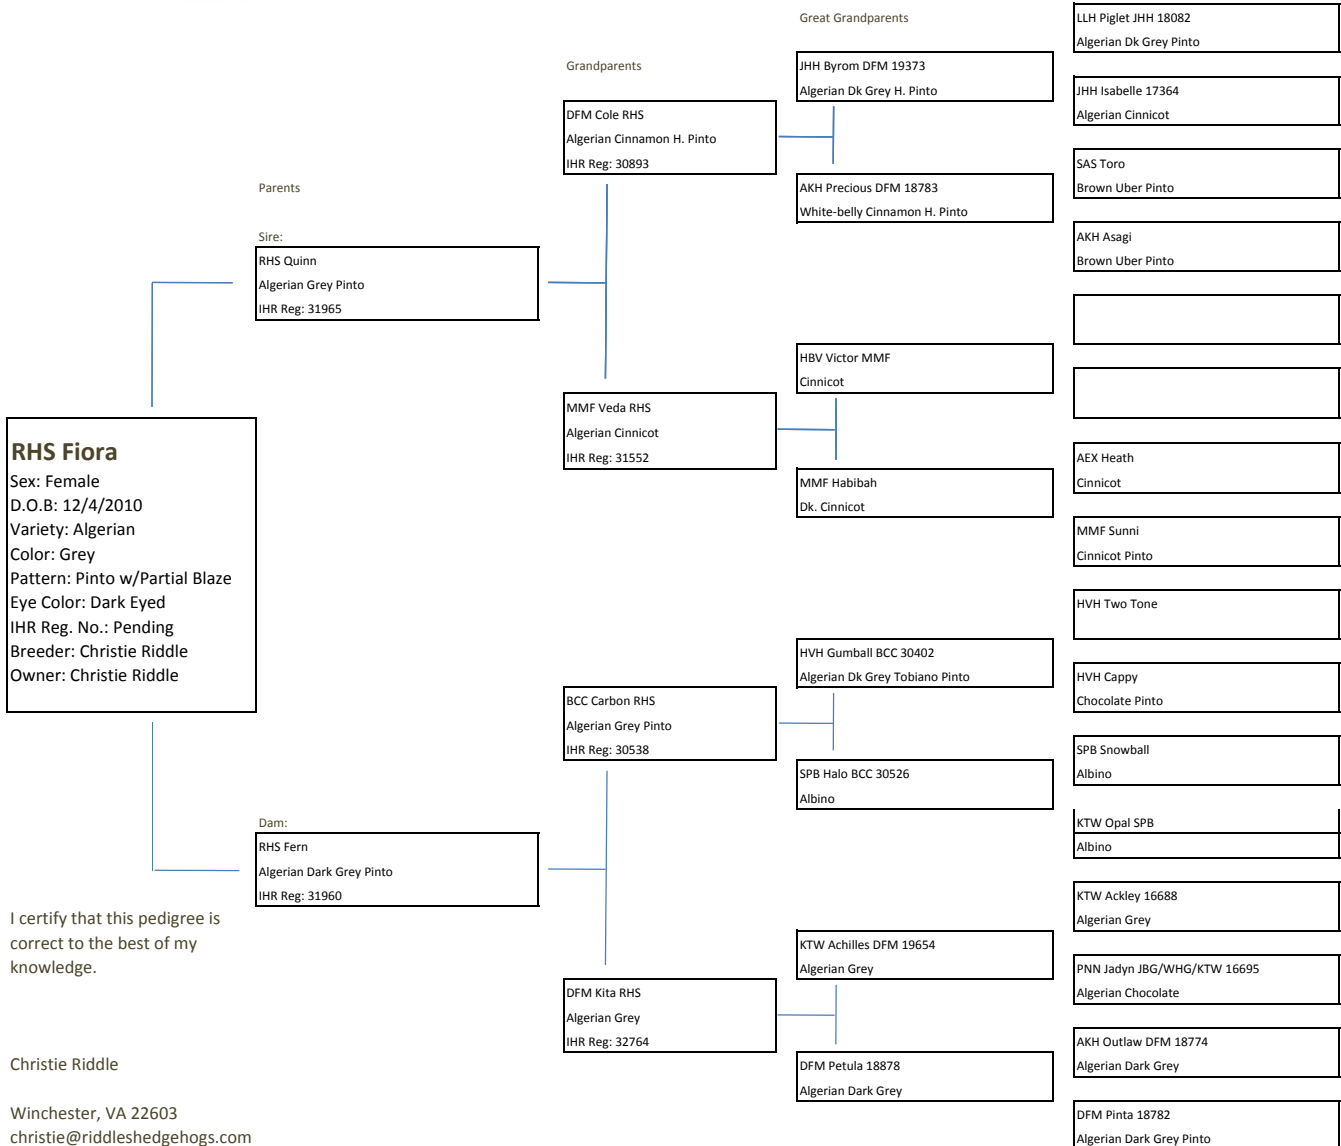

RHS Fiora

Great Great Grandparents

I certify that this pedigree is correct to the best of my knowledge.

Christie Riddle
 Winchester, VA 22603
 christie@riddleshedgehogs.com
 540-686-1496