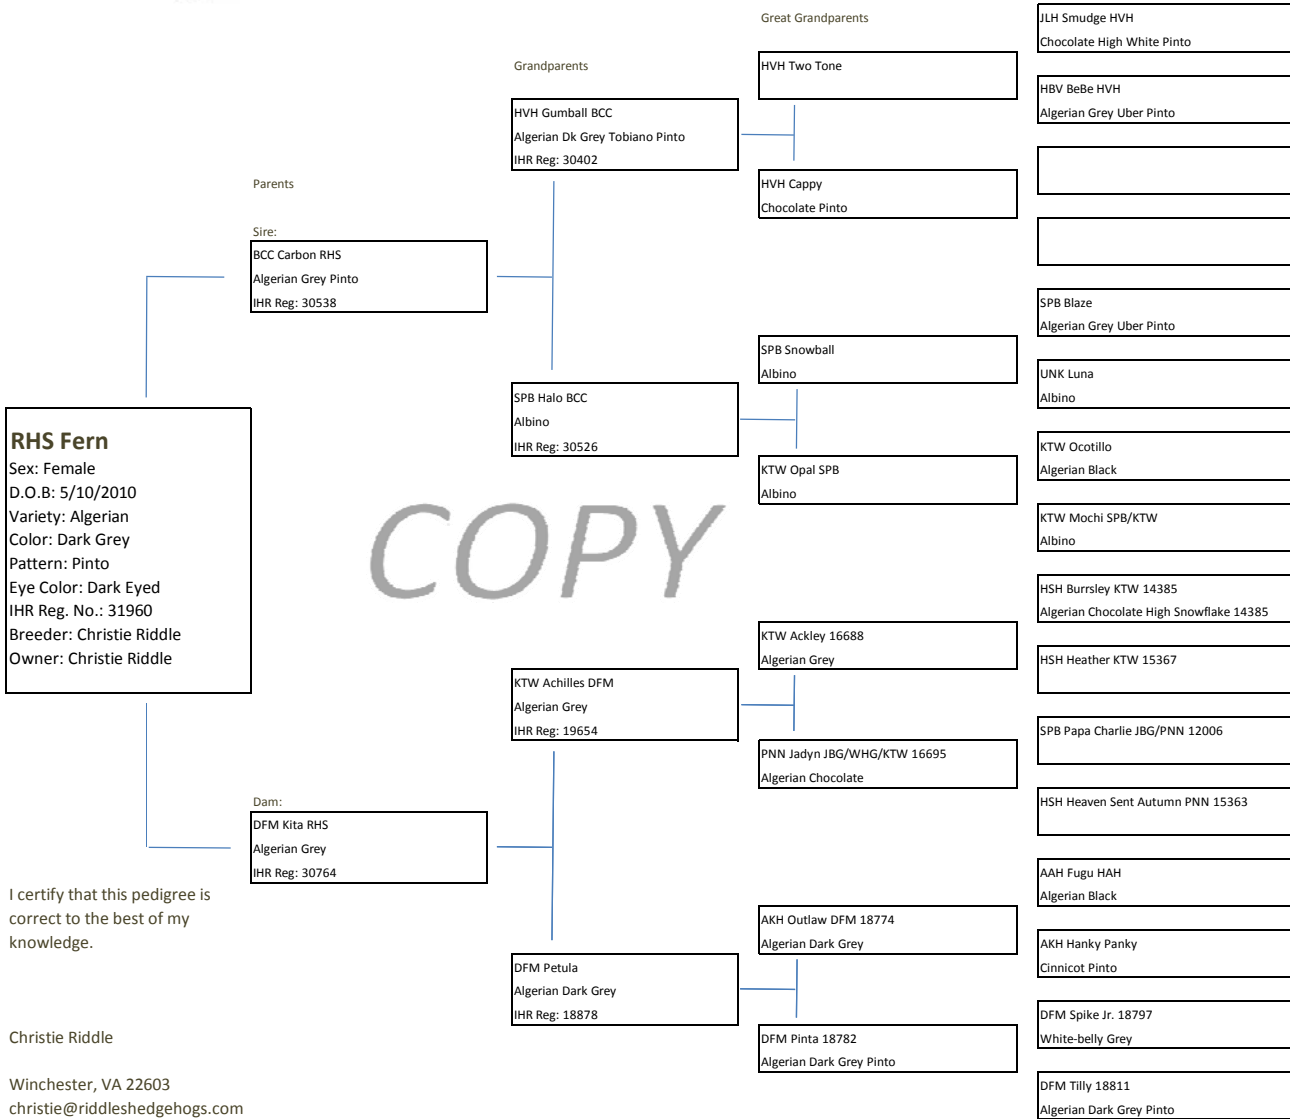

# RHS Fern

Great Great Grandparents

COPY

I certify that this pedigree is correct to the best of my knowledge.

Christie Riddle  
 Winchester, VA 22603  
 christie@riddleshedgehogs.com  
 540-686-1496