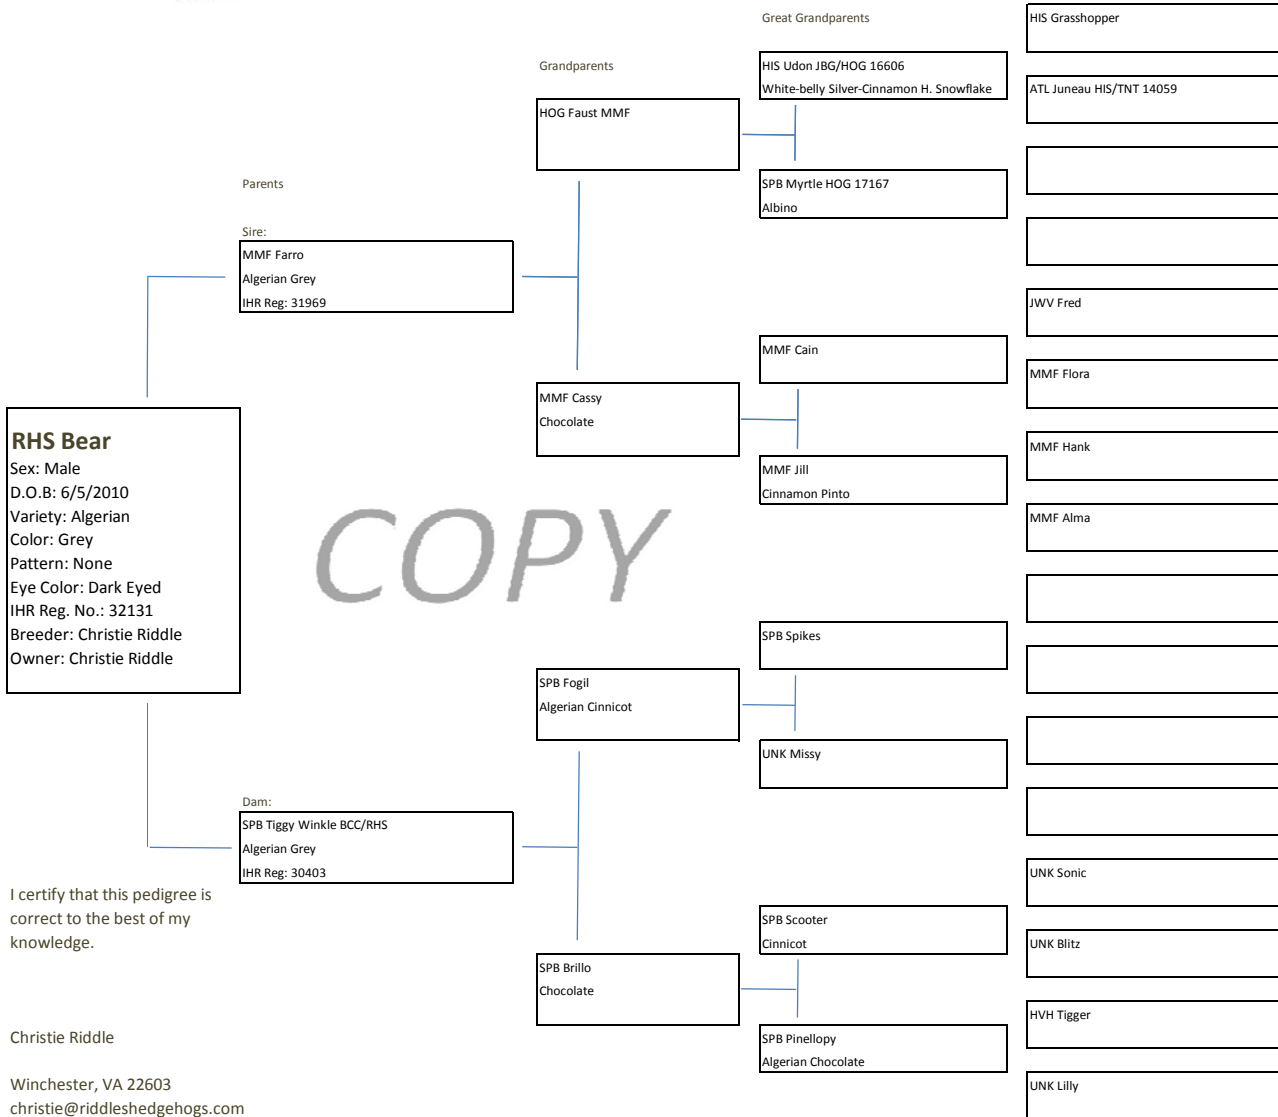

# RHS Bear

Great Great Grandparents

I certify that this pedigree is correct to the best of my knowledge.

Christie Riddle

Winchester, VA 22603  
 christie@riddleshedgehogs.com  
 540-686-1496