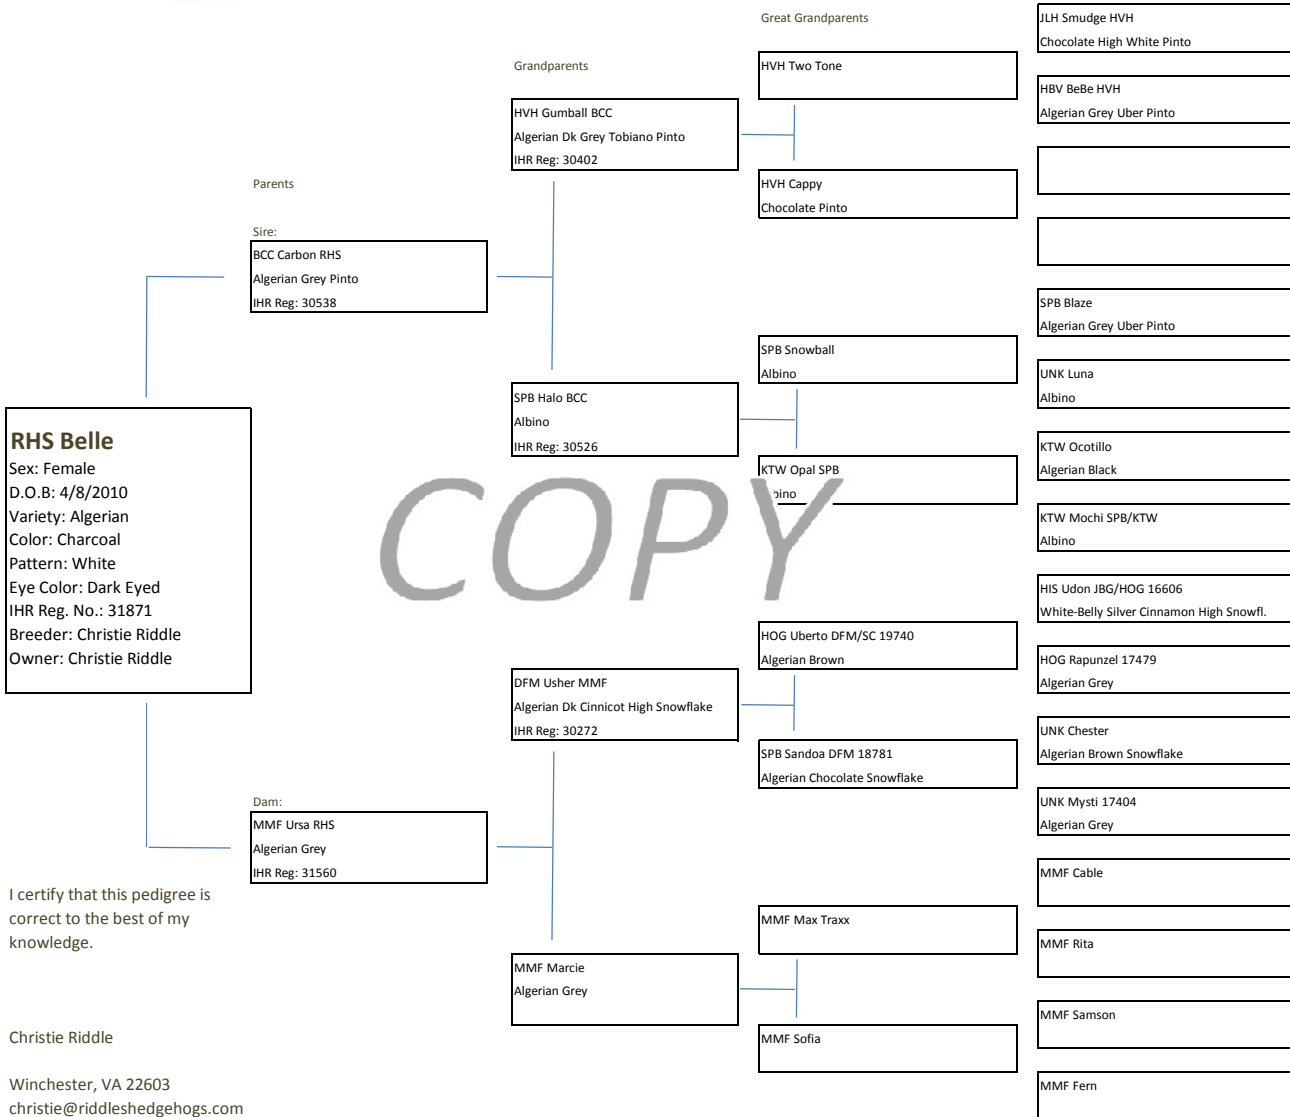

RHS Belle

Great Great Grandparents

I certify that this pedigree is correct to the best of my knowledge.

Christie Riddle

Winchester, VA 22603
 christie@riddleshedgehogs.com
 540-686-1496