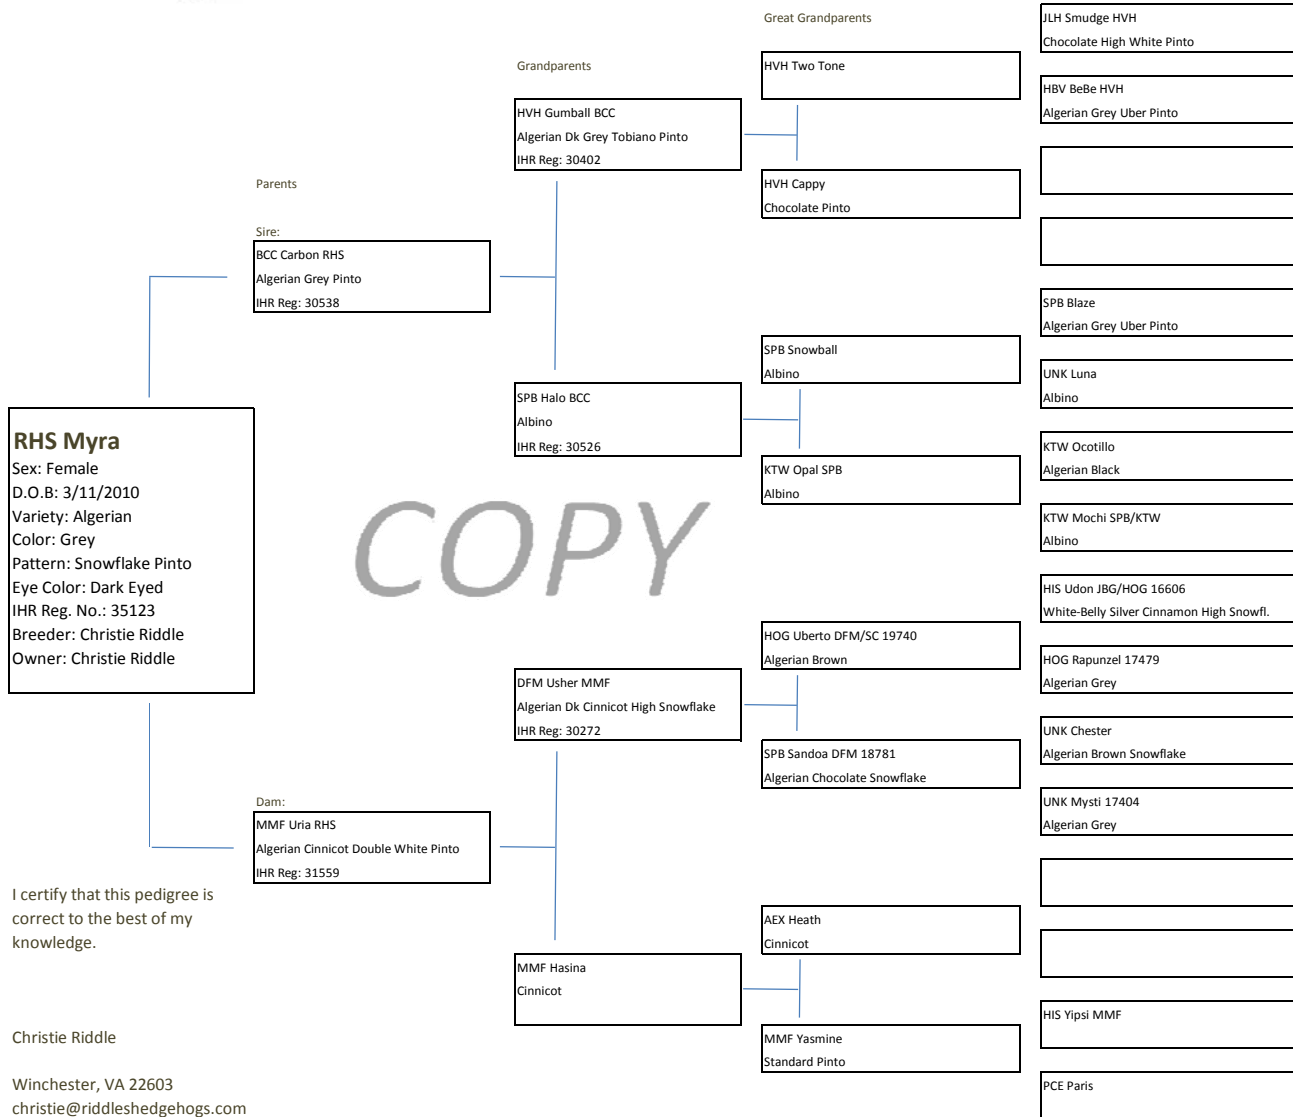

RHS Myra

Great Great Grandparents

I certify that this pedigree is correct to the best of my knowledge.

Christie Riddle

Winchester, VA 22603
 christie@riddleshedgehogs.com
 540-686-1496