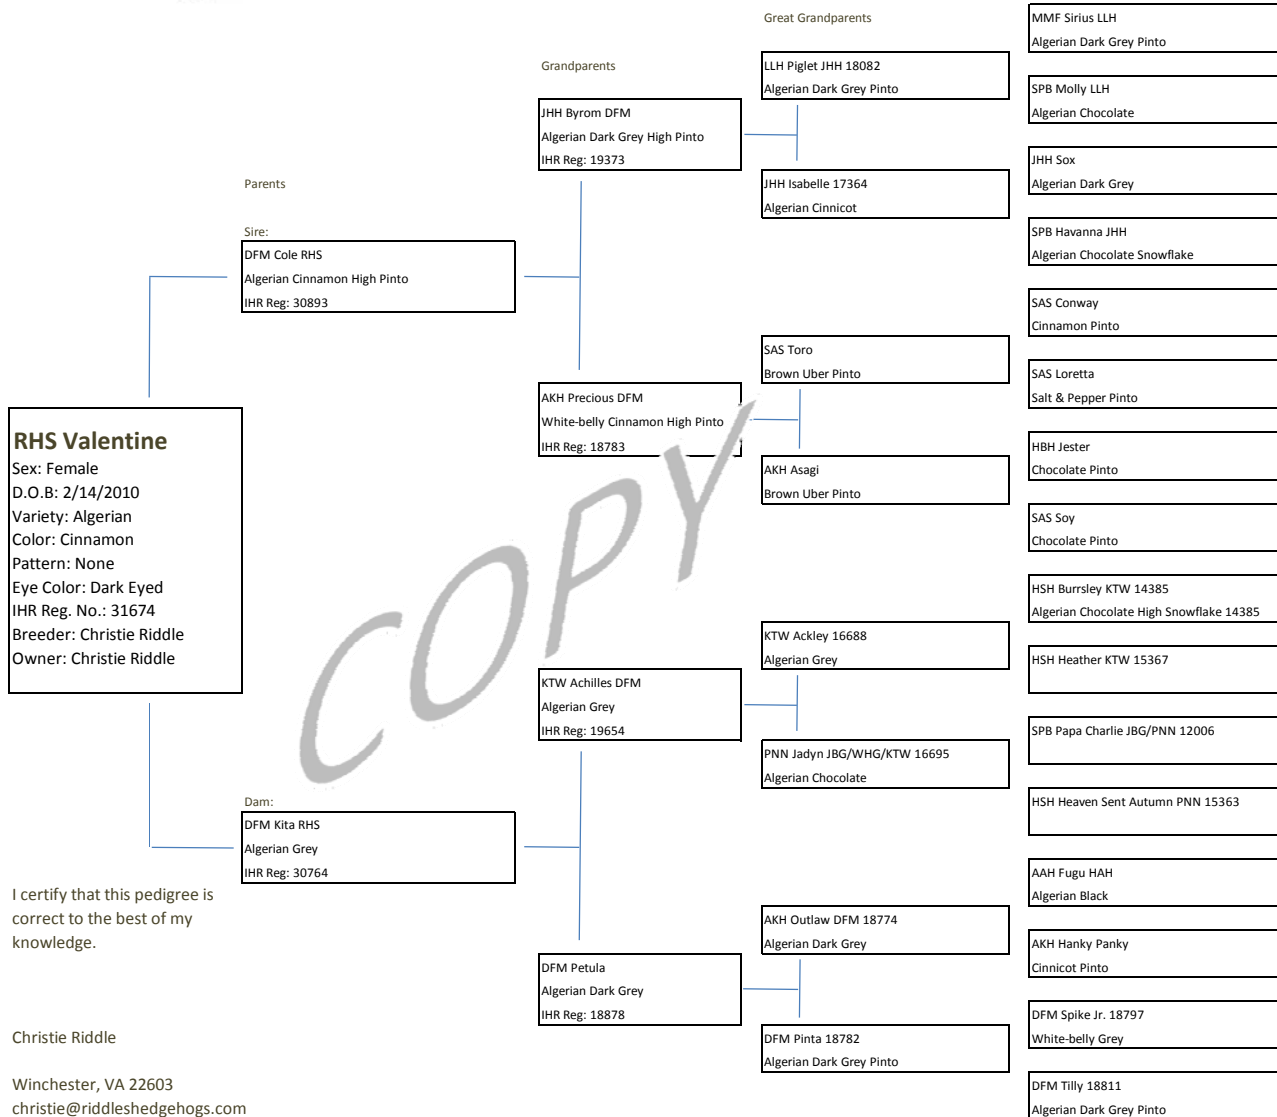

# RHS Valentine

Great Great Grandparents

COPY

I certify that this pedigree is correct to the best of my knowledge.

Christie Riddle

Winchester, VA 22603  
 christie@riddleshedgehogs.com  
 540-686-1496