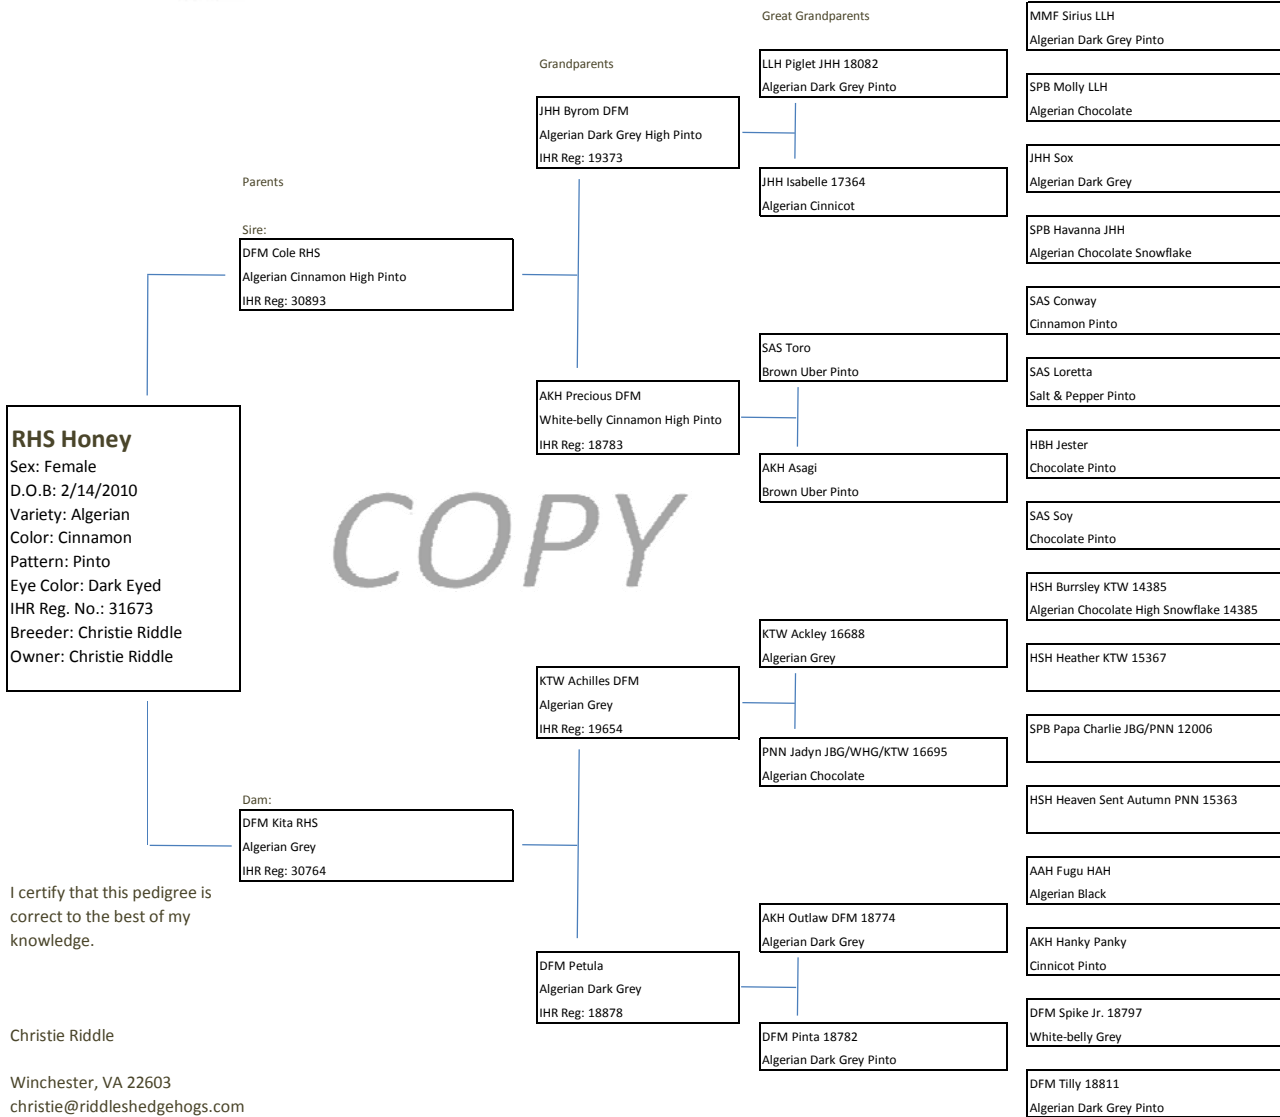

# RHS Honey

Great Great Grandparents

I certify that this pedigree is correct to the best of my knowledge.

Christie Riddle

Winchester, VA 22603  
 christie@riddleshedgehogs.com  
 540-686-1496