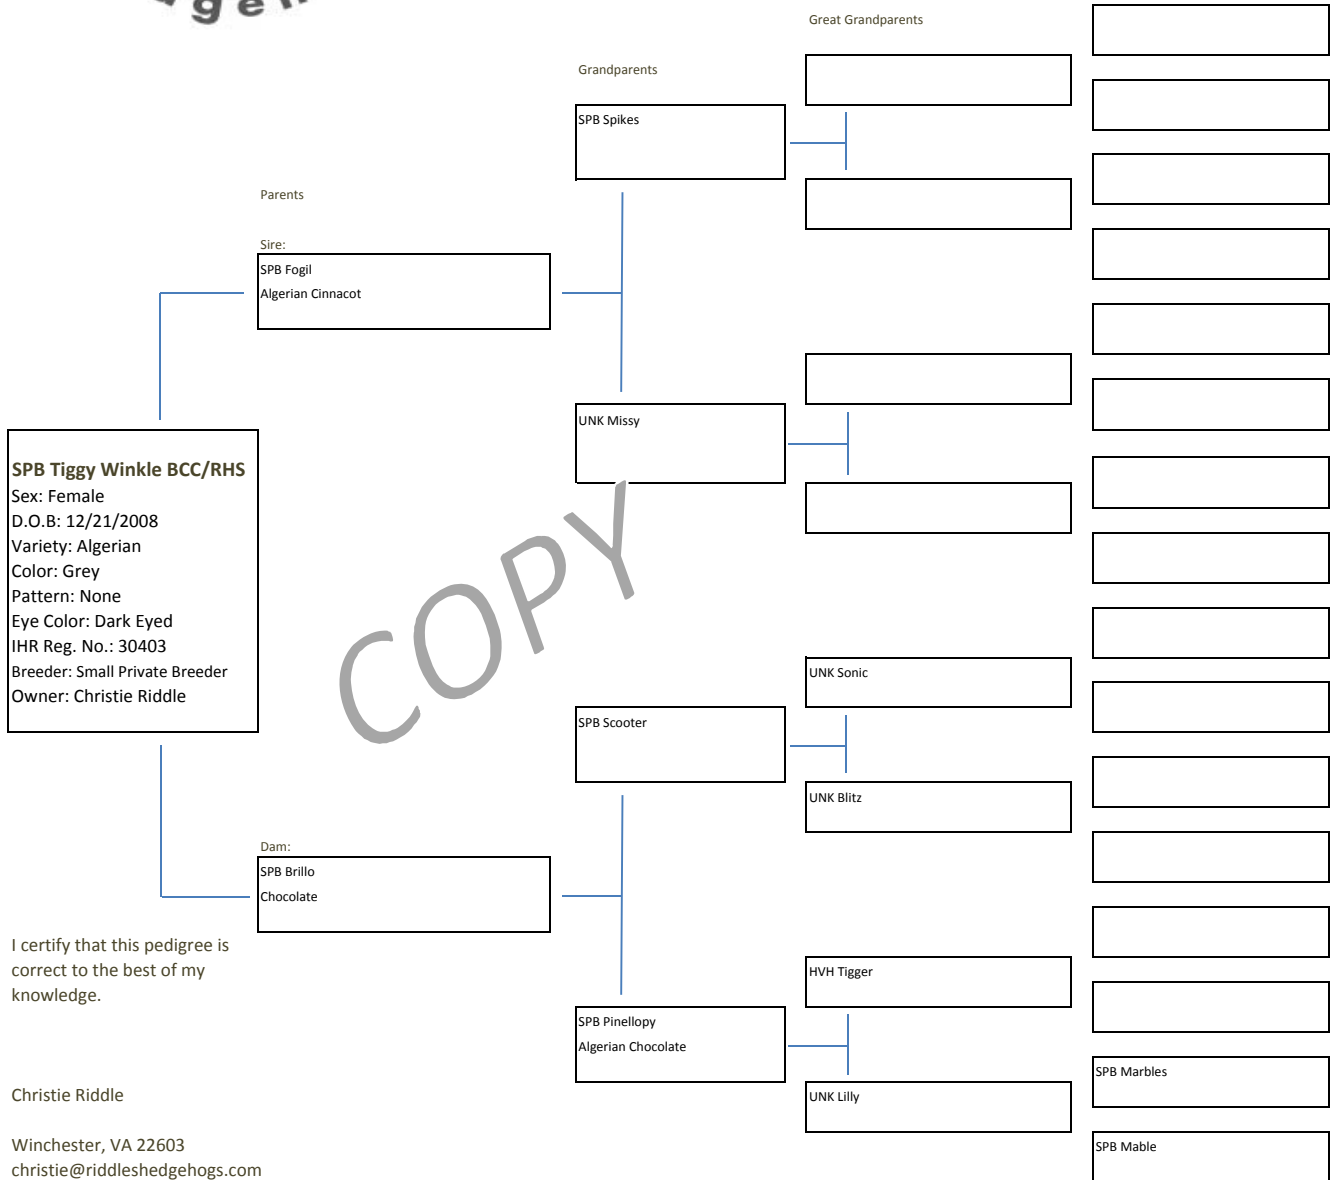

SPB Tiggy Winkle BCC/RHS

Great Great Grandparents

I certify that this pedigree is correct to the best of my knowledge.

Christie Riddle

Winchester, VA 22603
 christie@riddleshedgehogs.com
 540-686-1496