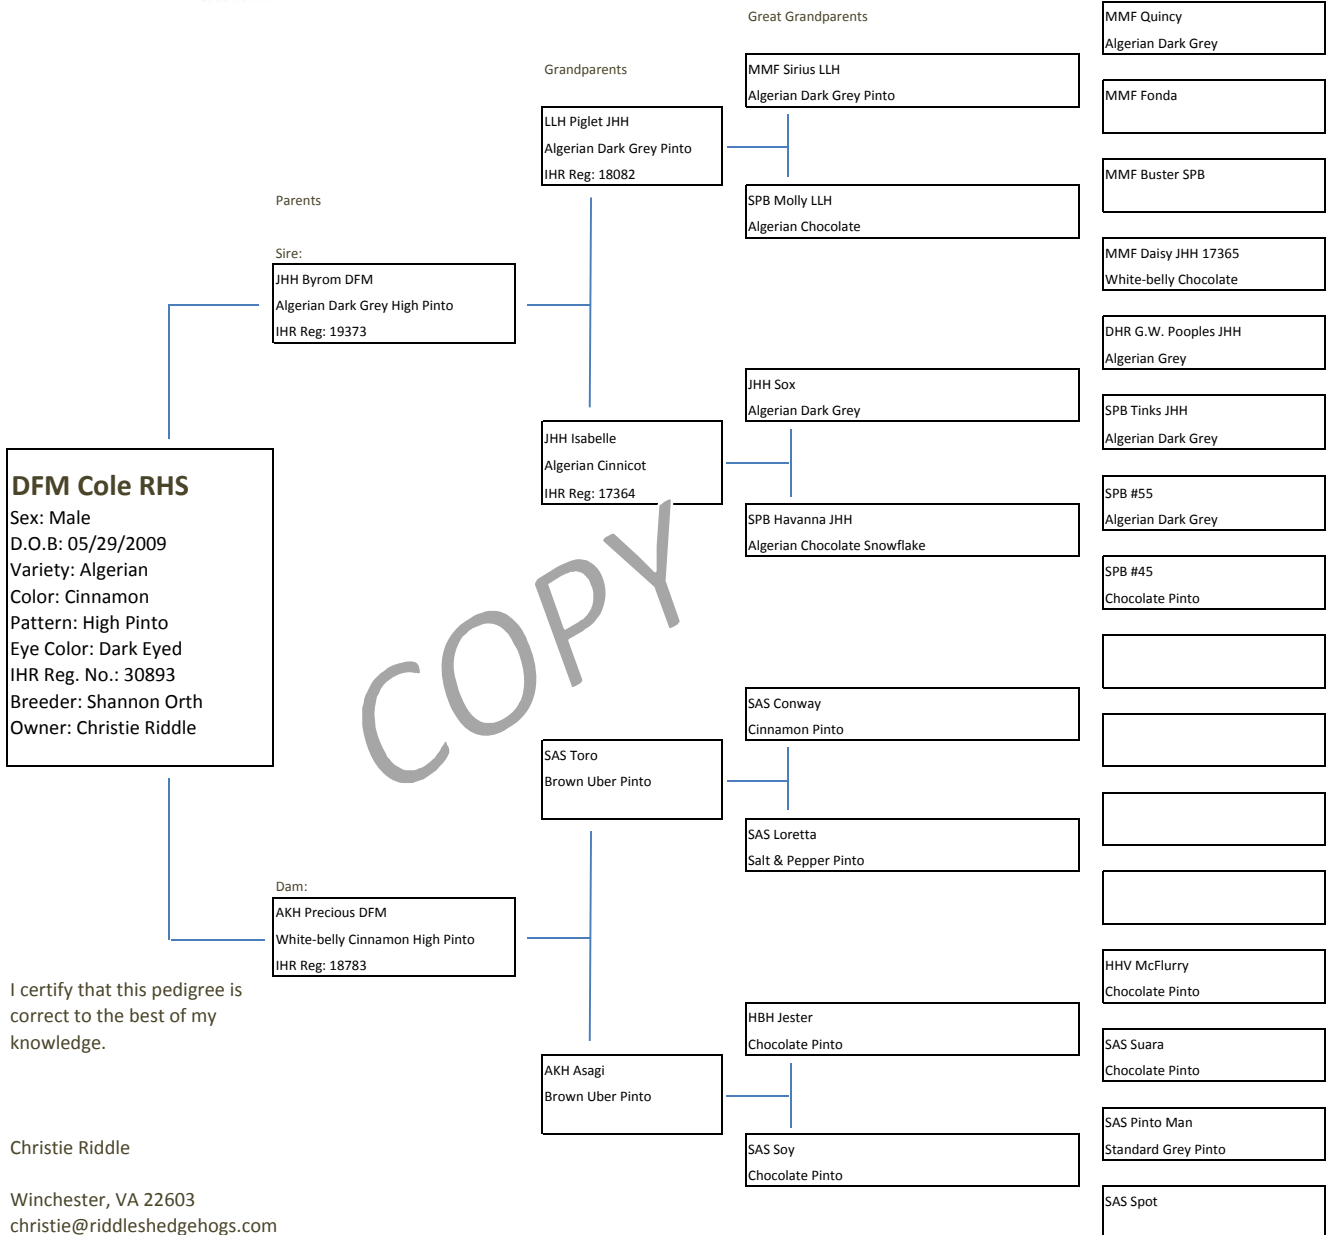

# DFM Cole RHS

Great Great Grandparents

COPY

I certify that this pedigree is correct to the best of my knowledge.

Christie Riddle

Winchester, VA 22603  
 christie@riddleshedgehogs.com  
 540-686-1496