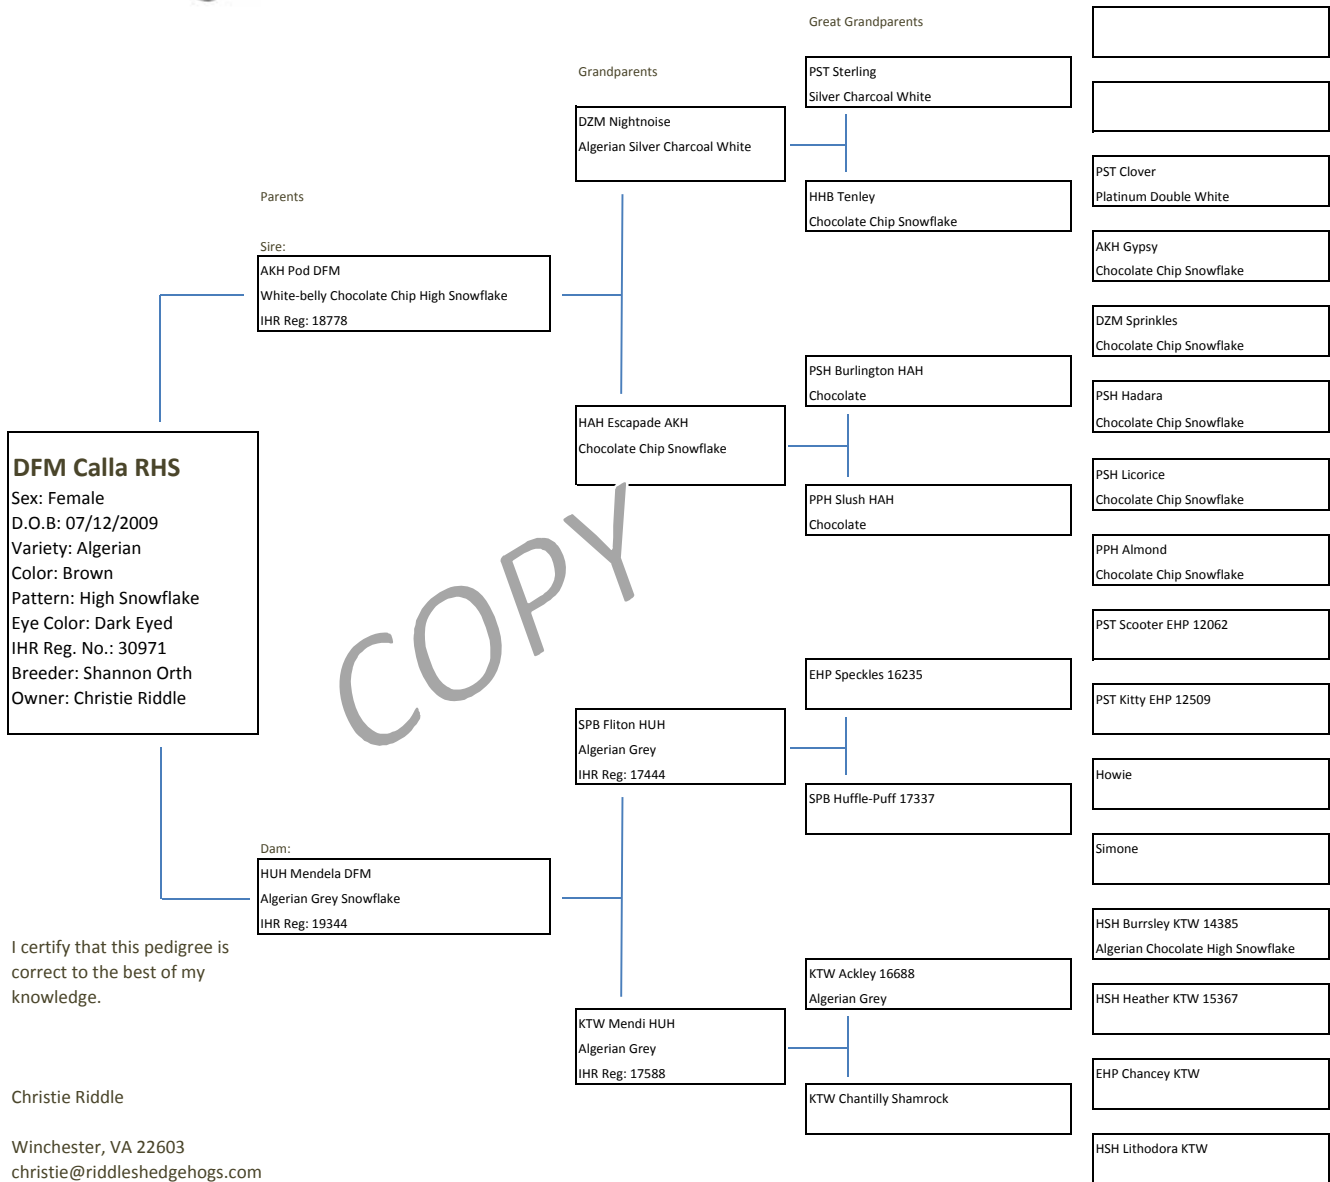

DFM Calla RHS

Great Great Grandparents

COPY

I certify that this pedigree is correct to the best of my knowledge.

Christie Riddle
 Winchester, VA 22603
 christie@riddleshedgehogs.com
 540-686-1496